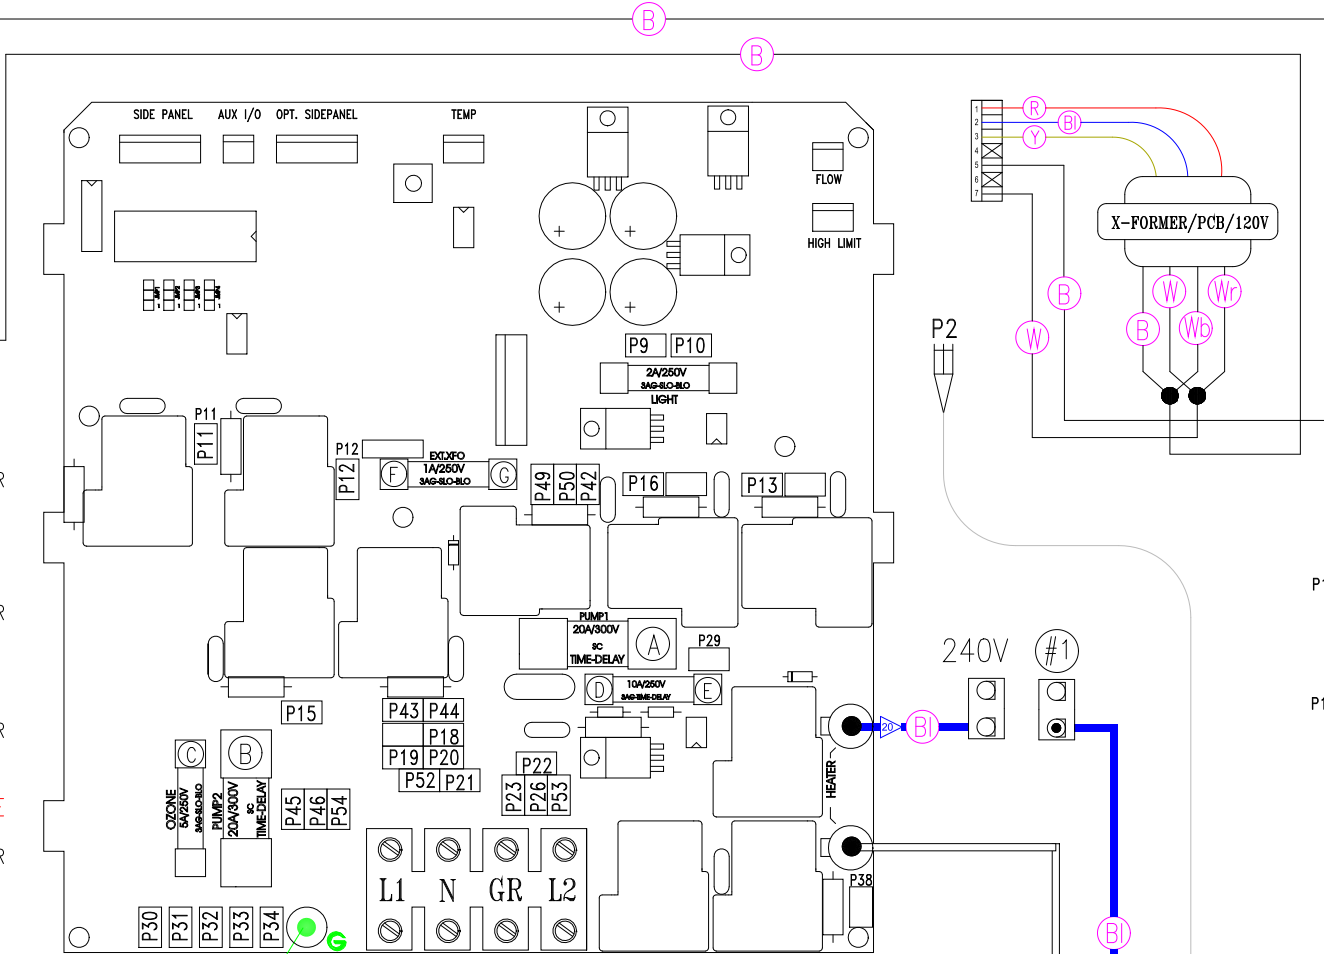

LEGEND	
	- 1/4" QUICK CONNECT
	- 1/4" PIGGYBACK
	- FORK CONNECTOR
	- RING CONNECTOR
	- SOCKET CONNECTOR
	- PIN CONNECTOR

33-0018-R6

HYDRO-QUIP
CORONA, CA (951) 273-7575

Manufacture Notes:

Approved By:

Dwg. No.
H221A0-KPQY8-Z

Drawn
GC
Date
01.17.07

Rev
6

Wire Color Code

B - Black	G - Green
Br - Brown	Bl - Blue
R - Red	V - Violet
O - Orange	W - White
Y - Yellow	Gr - Gray

USE ONLY COPPER CONDUCTORS

For 240V Heater:
Install Heater plug (#1) into receptacle labeled 240V

Diagram No. **6300**