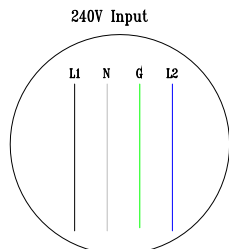

LEGEND	
	- 1/4" QUICK CONNECT
	- 1/4" PIGGYBACK
	- FORK CONNECTOR
	- RING CONNECTOR
	- SOCKET CONNECTOR
	- PIN CONNECTOR

33-0018-R6

HYDRO-QUIP
CORONA, CA (951) 273-7575

Manufacture Notes:

Approved By:

Dwg. No.
H221A0-KPQY8-Z

Drawn
GC
Date
01.17.07

Rev
6

Wire Color Code

B - Black	G - Green
Br - Brown	Bl - Blue
R - Red	V - Violet
O - Orange	W - White
Y - Yellow	Gr - Gray

USE ONLY COPPER CONDUCTORS

For 240V Heater:
Install Heater plug (#1) into receptacle labeled 240V