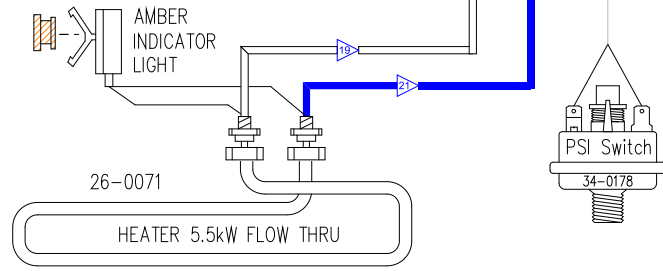

LEGEND	
	- 1/4" QUICK CONNECT
	- 1/4" PIGGYBACK
	- FORK CONNECTOR
	- RING CONNECTOR
	- SOCKET CONNECTOR
	- PIN CONNECTOR

33-0018-R6

HYDRO-QUIP
CORONA, CA (951) 273-7575

Manufacture Notes:

Approved By:

Dwg. No.
H221A0-KPQY8-Z

Drawn
GC
Date
01.17.07

Rev
6

Wire Color Code

B - Black	G - Green
Br - Brown	Bl - Blue
R - Red	V - Violet
O - Orange	W - White
Y - Yellow	Gr - Gray

USE ONLY COPPER CONDUCTORS

For 240V Heater:
Install Heater plug (#1) into receptacle labeled 240V