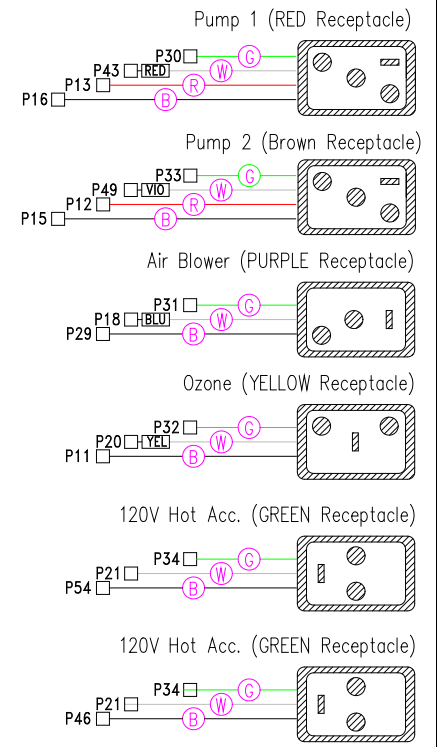

LEGEND	
	- 1/4" QUICK CONNECT
	- 1/4" PIGGYBACK
	- FORK CONNECTOR
	- RING CONNECTOR
	- SOCKET CONNECTOR
	- PIN CONNECTOR

33-0018-R6

HYDRO-QUIP
CORONA, CA (951) 273-7575

Manufacture Notes:

Approved By:

Dwg. No.
H221A0-KPQY8-Z

Drawn
GC
Date
01.17.07

Rev
6

Wire Color Code

B - Black	G - Green
Br - Brown	Bl - Blue
R - Red	V - Violet
O - Orange	W - White
Y - Yellow	Gr - Gray

USE ONLY COPPER CONDUCTORS

For 240V Heater:
Install Heater plug (#1) into receptacle labeled 240V

Diagram No. **6300**