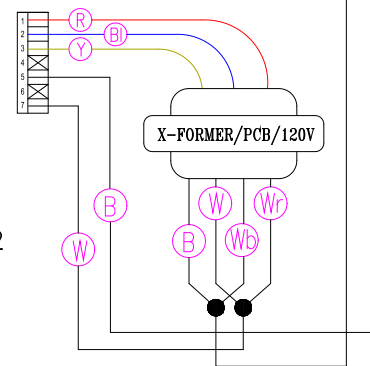

LEGEND	
	- 1/4" QUICK CONNECT
	- 1/4" PIGGYBACK
	- FORK CONNECTOR
	- RING CONNECTOR
	- SOCKET CONNECTOR
	- PIN CONNECTOR

33-0018-R6

HYDRO-QUIP
CORONA, CA (951) 273-7575

Manufacture Notes:

Approved By:

Dwg. No.
H221A0-KPQY8-Z

Drawn
GC
Date
01.17.07

Rev
6

Wire Color Code

B - Black	G - Green
Br - Brown	Bl - Blue
R - Red	V - Violet
O - Orange	W - White
Y - Yellow	Gr - Gray

USE ONLY COPPER CONDUCTORS

For 240V Heater:
Install Heater plug (#1) into receptacle labeled 240V

Diagram No. **6300**